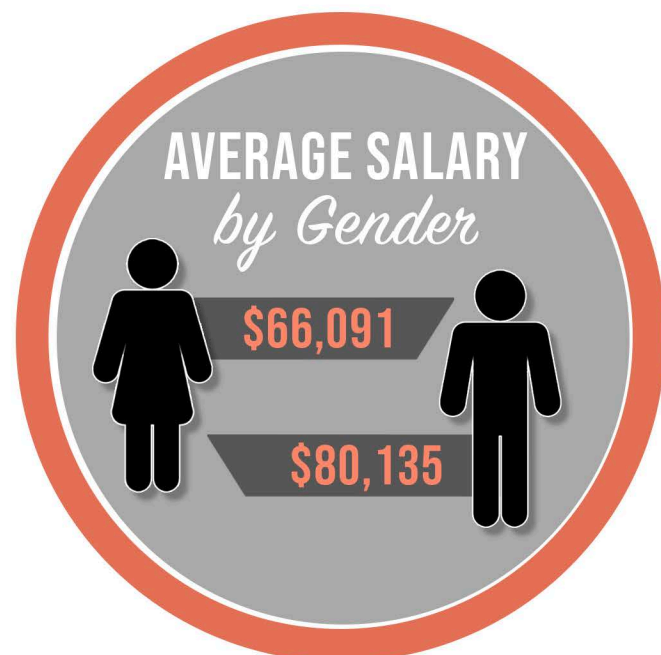

Level of Education	AVERAGE SALARY
BACHELOR'S	$76,553
MASTER'S	$68,703
DOCTORATE	$71,333

Credential	AVERAGE SALARY
RD	$62,579
RD, CSCS	$84,980
RD, CSSD	$71,354
RD, CSSD, CSCS	$78,421