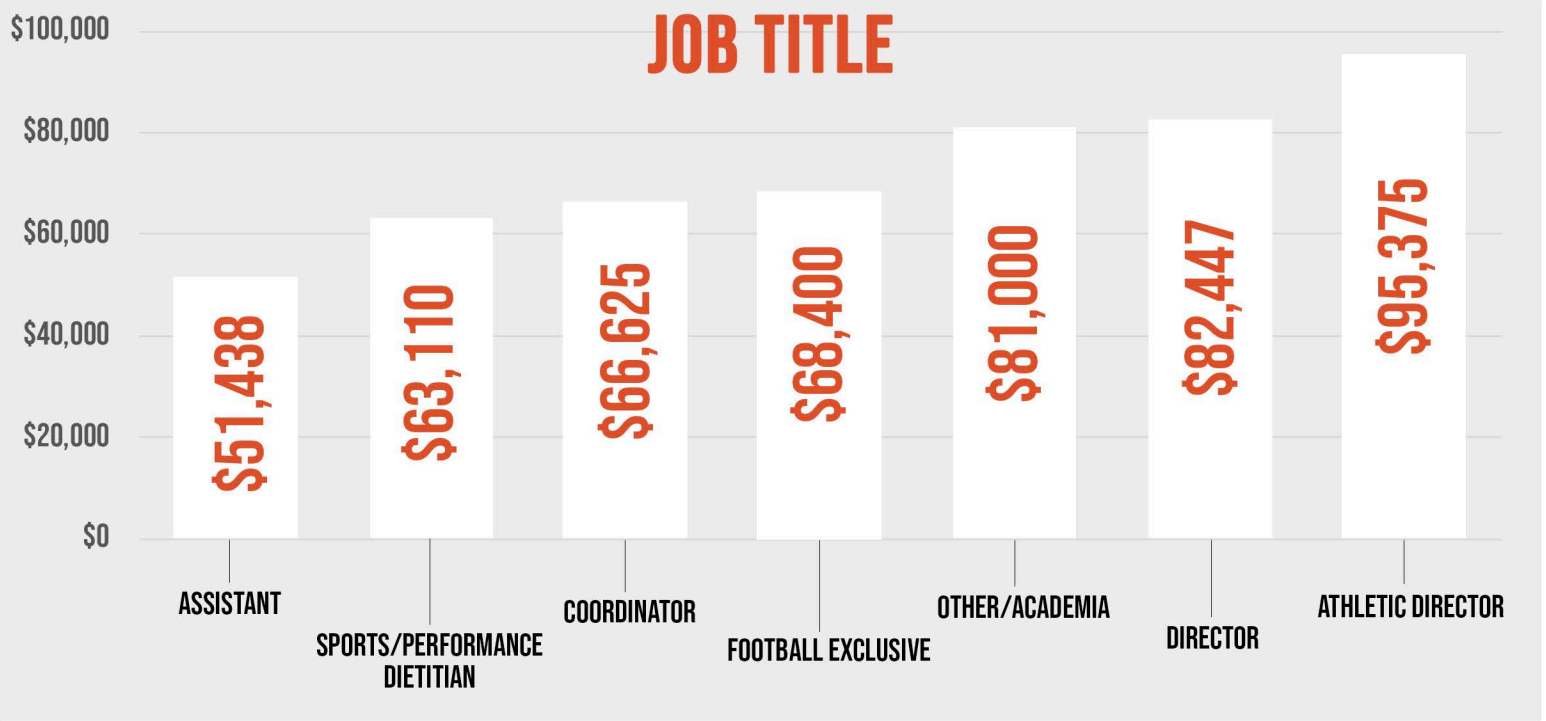

2018 SALARY SURVEY

FOR THE FIRST TIME, CPSDA CONDUCTED A SALARY SURVEY TO COLLECT VALUABLE INFORMATION REGARDING SALARY RANGES AS THEY RELATE TO VARIOUS DEMOGRAPHICS. 31.4% OF CPSDA SPORTS RD MEMBERS PARTICIPATED IN THIS SURVEY.

Level of Education 	AVERAGE SALARY 
BACHELOR'S	\$76,553
MASTER'S	\$68,703
DOCTORATE	\$71,333

Credential 	AVERAGE SALARY 
RD	\$62,579
RD, CSCS	\$84,980
RD, CSSD	\$71,354
RD, CSSD, CSCS	\$78,421

Percentage Of Respondents Receiving Extra Benefits With Salary