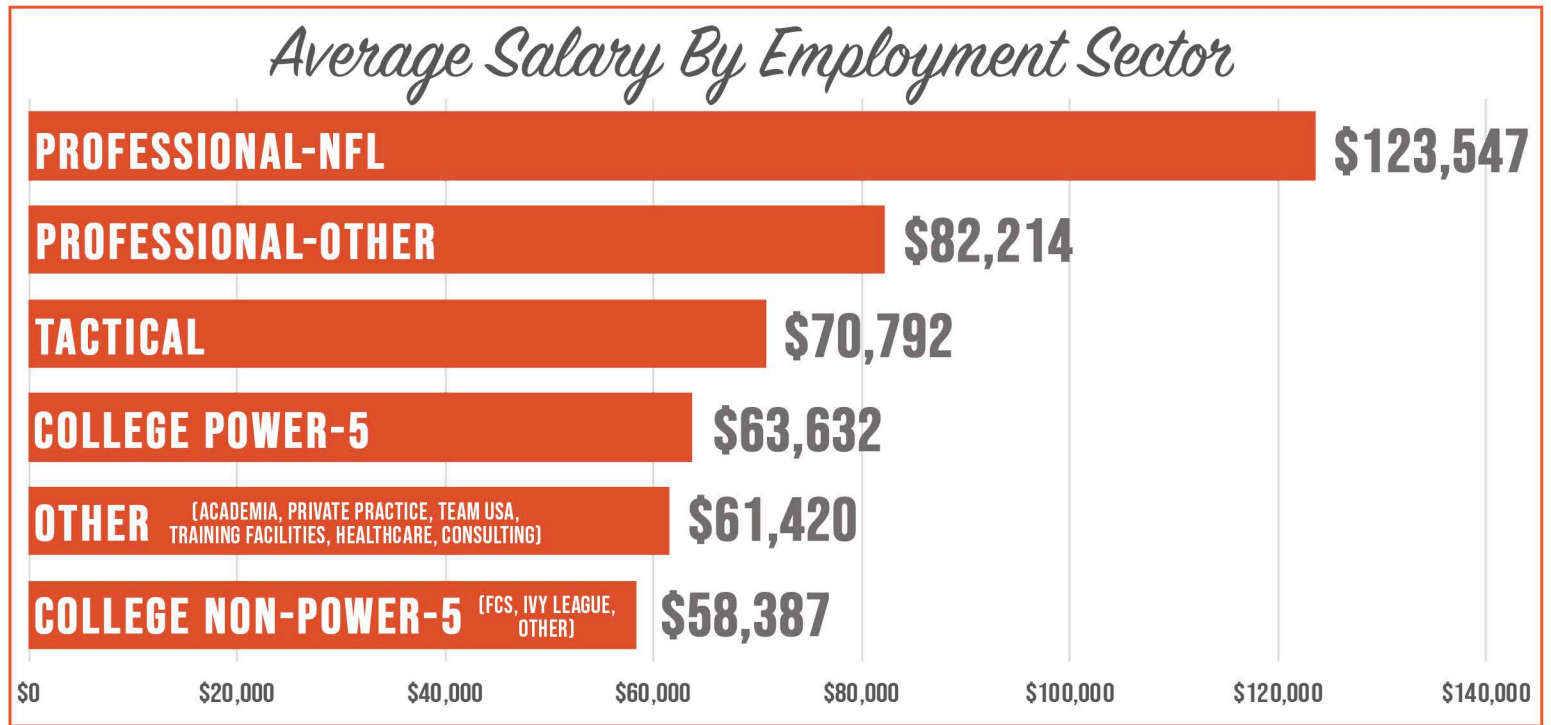

2018 SALARY SURVEY

FOR THE FIRST TIME, CPSDA CONDUCTED A SALARY SURVEY TO COLLECT VALUABLE INFORMATION REGARDING SALARY RANGES AS THEY RELATE TO VARIOUS DEMOGRAPHICS. 31.4% OF CPSDA SPORTS RD MEMBERS PARTICIPATED IN THIS SURVEY.

Level of Education 	AVERAGE SALARY 
BACHELOR'S	\$76,553
MASTER'S	\$68,703
DOCTORATE	\$71,333

Credential 	AVERAGE SALARY 
RD	\$62,579
RD, CSCS	\$84,980
RD, CSSD	\$71,354
RD, CSSD, CSCS	\$78,421

Percentage Of Respondents Receiving Extra Benefits With Salary