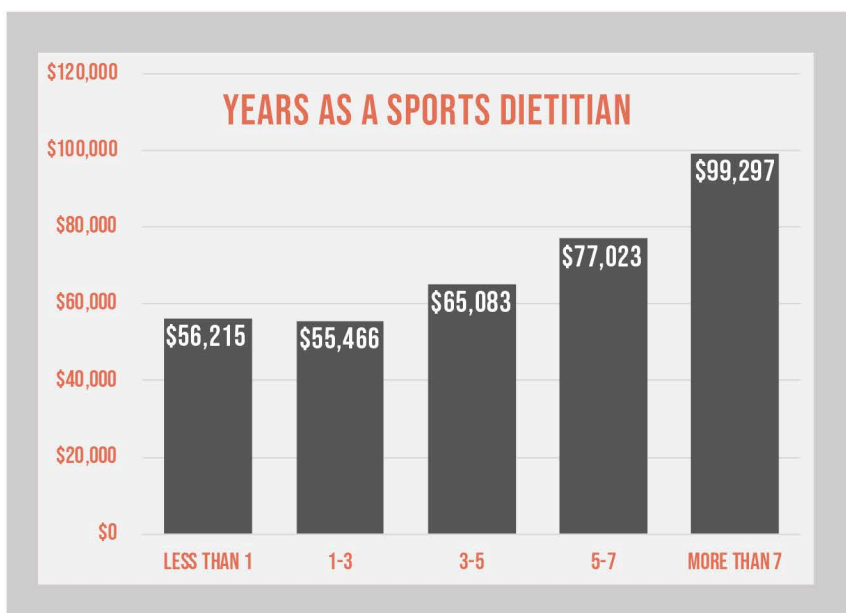

Level of Education	AVERAGE SALARY
BACHELOR'S	$76,553
MASTER'S	$68,703
DOCTORATE	$71,333

Credential	AVERAGE SALARY
RD	$62,579
RD, CSCS	$84,980
RD, CSSD	$71,354
RD, CSSD, CSCS	$78,421