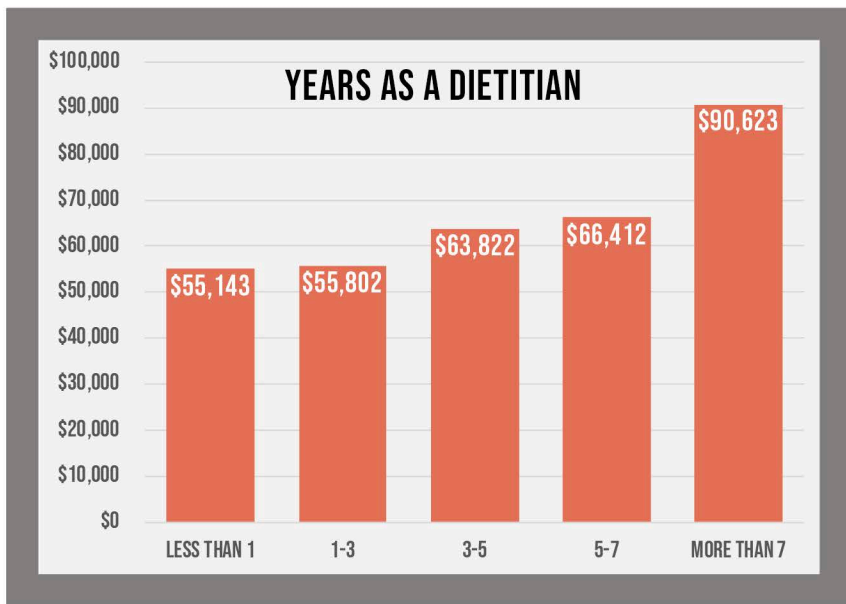

2018 SALARY SURVEY

FOR THE FIRST TIME, CPSDA CONDUCTED A SALARY SURVEY TO COLLECT VALUABLE INFORMATION REGARDING SALARY RANGES AS THEY RELATE TO VARIOUS DEMOGRAPHICS. 31.4% OF CPSDA SPORTS RD MEMBERS PARTICIPATED IN THIS SURVEY.